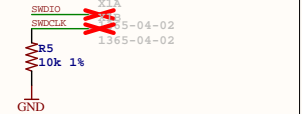

Mechanical Switch

LEDs/Drivers

BLE SoC

Ambient Light

Debug

Proprietary
Do Not Distribute
(c) MbleintLab 2018

Title		MetaMotionC		MbleintLabs 2018	
Size	Number	Date: 9/17/2019		Revision	0.2
A					
Date:	9/17/2019	Sheet of			
File:	C:\Users\...metamotionc2.SchDoc	Drawn By:			