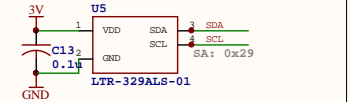

Mechanical Switch

LEDs/Drivers

BLE SoC

Ambient Light

Debug

Proprietary
Do Not Distribute
(c) MbleintLab 2018

Title		MetaMotionC		MbleintLabs 2018	
Size	Number	Date: 9/17/2019		Revision	0.2
A					
Date:	9/17/2019	Sheet of			
File:	C:\Users\...metamotionc2.SchDoc	Drawn By:			