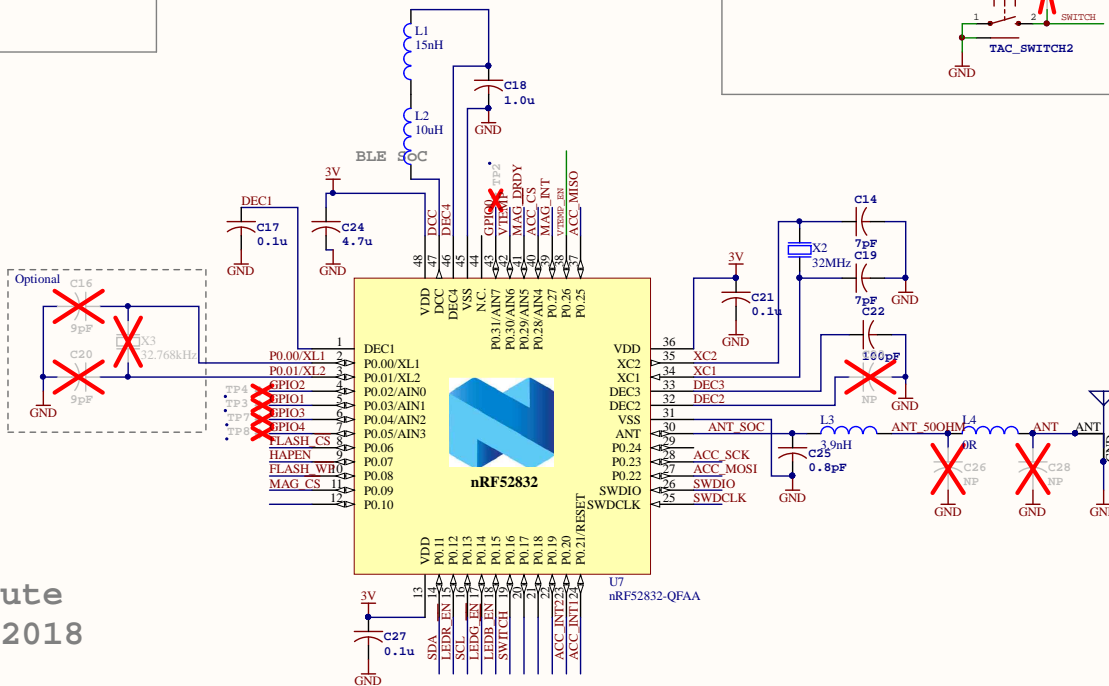

Battery

Accelerometer/Gyro

Accelerometer

NOR Flash

Haptic Driver

Barometric Pressure

Temperature

Magnetometer

Mechanical Switch

LEDs/Drivers

BLE SoC

Ambient Light

Debug

Proprietary
Do Not Distribute
(c) MbleintLab 2018

Title		MetaMotionC		MbleintLabs 2018	
Size	Number	Date: 9/17/2019		Revision	0.2
A					
Date:	9/17/2019	Sheet of			
File:	C:\Users\...metamotionc2.SchDoc	Drawn By:			