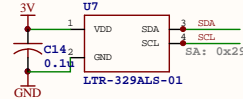

BLE SoC

Temperature

LED

Barometric Pressure

Ambient Light

Mechanical Switch

Haptic Driver

Proprietary Do Not Distribute (c) MblentLab 2018