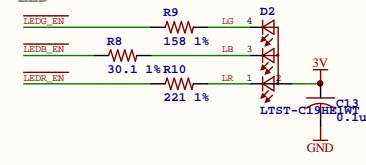

Battery Management

Accelerometer/Gyro

NOR Flash

Magnetometer

Battery Monitor

Connectors

Debug

Voltage Regulation

BLE SoC

Temperature

LED

Barometric Pressure

Ambient Light

Mechanical Switch

Haptic Driver

Proprietary Do Not Distribute (c) MblentLab 2018