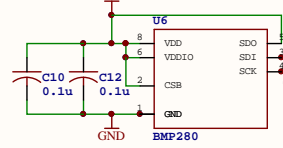

BLE SoC

Temperature

LED

Barometric Pressure

Ambient Light

Mechanical Switch

Haptic Driver

Proprietary Do Not Distribute (c) MblentLab 2018