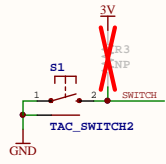

BLE SoC

Temperature

LED

Barometric Pressure

Ambient Light

Mechanical Switch

Haptic Driver

Proprietary Do Not Distribute (c) MblentLab 2018