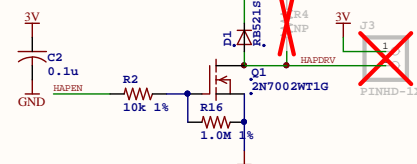

BLE SoC

Temperature

LED

Barometric Pressure

Ambient Light

Mechanical Switch

Haptic Driver

Proprietary Do Not Distribute (c) MblentLab 2018