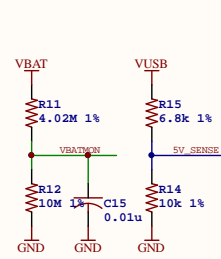

Battery Management

Accelerometer/Gyro

NOR Flash

Magnetometer

Battery Monitor

Connectors

Debug

Voltage Regulation

BLE SoC

Temperature

LED

Barometric Pressure

Ambient Light

Mechanical Switch

Haptic Driver

Proprietary Do Not Distribute (c) MblentLab 2018