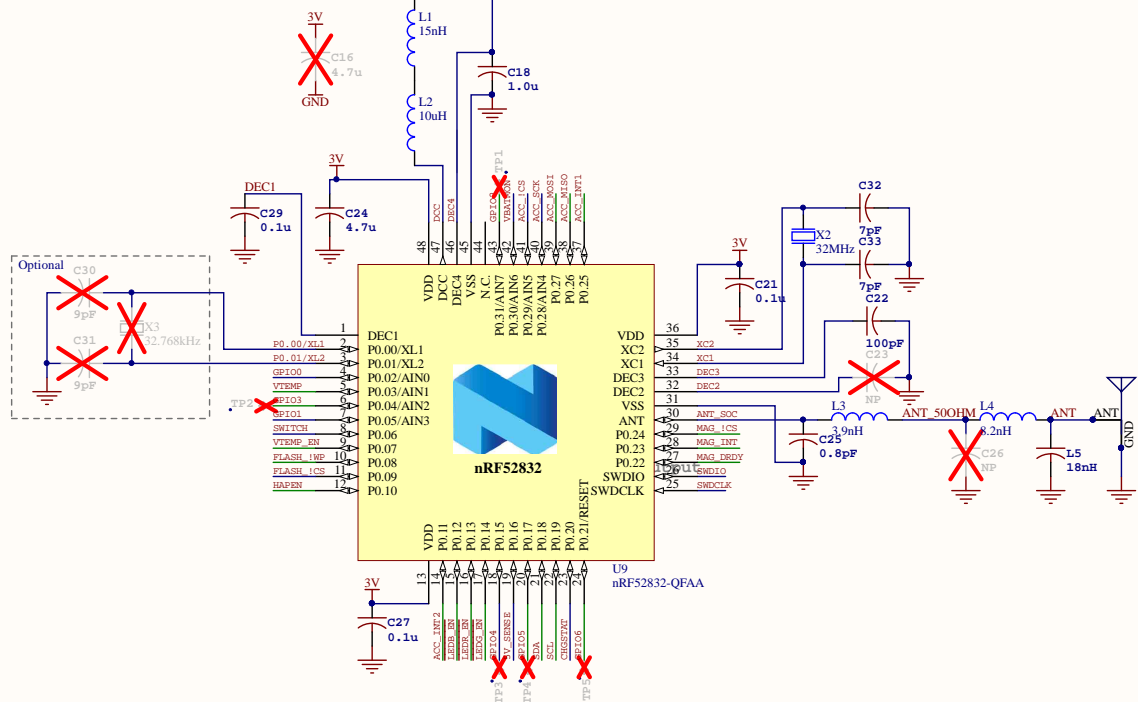

Battery Management

Accelerometer/Gyro

NOR Flash

Magnetometer

Battery Monitor

Connectors

Debug

Voltage Regulation

BLE SoC

Temperature

LED

Barometric Pressure

Ambient Light

Mechanical Switch

Haptic Driver

Proprietary Do Not Distribute (c) MblentLab 2018