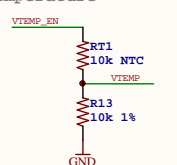

Battery Management

Accelerometer/Gyro

NOR Flash

Magnetometer

Battery Monitor

Connectors

Debug

Voltage Regulation

BLE SoC

Temperature

LED

Barometric Pressure

Ambient Light

Mechanical Switch

Haptic Driver

Proprietary Do Not Distribute (c) MblentLab 2018