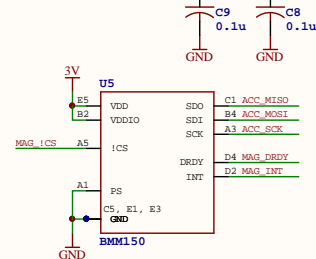

Battery Management

Accelerometer/Gyro

NOR Flash

Magnetometer

Battery Monitor

Connectors

Debug

Voltage Regulation

BLE SoC

Temperature

LED

Barometric Pressure

Ambient Light

Mechanical Switch

Haptic Driver

Proprietary Do Not Distribute (c) MblentLab 2018