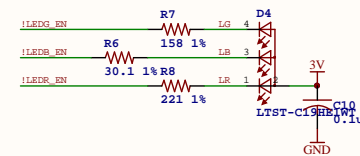

Mechanical

Barometric Pressure

Temperature

LEDs/Drivers

Ambient Light

Proprietary  
Do Not Distribute  
(c) MblentLab 2016

Title MetaTracker		
Size A	Number 1	Revision r0.2
Date: 9/17/2019	Sheet of C:\Users\...\metatracker.SchDoc	Drawn By: Matt Baker