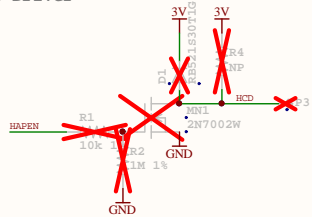

Battery

Accelerometer/Gyro

Accelerometer

NOR Flash

Debug

BLE SoC

Haptic Driver

Mechanical Switch

Mechanical

Barometric Pressure

Temperature

LEDs/Drivers

Ambient Light

Proprietary  
Do Not Distribute  
(c) MblentLab 2016

Title MetaTracker		
Size A	Number 1	Revision r0.2
Date: 9/17/2019	Sheet of C:\Users\...\metatracker.SchDoc	Drawn By: Matt Baker