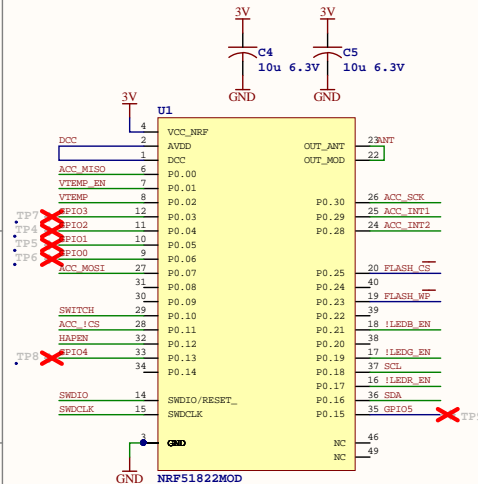

Battery

Accelerometer/Gyro

Accelerometer

NOR Flash

Debug

BLE SoC

Haptic Driver

Mechanical Switch

Mechanical

Barometric Pressure

Temperature

LEDs/Drivers

Ambient Light

Proprietary  
Do Not Distribute  
(c) MblentLab 2016

Title MetaTracker		
Size A	Number 1	Revision r0.2
Date: 9/17/2019	Sheet of C:\Users\...\metatracker.SchDoc	Drawn By: Matt Baker