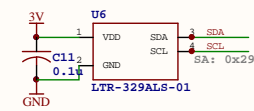

Mechanical

Barometric Pressure

Temperature

LEDs/Drivers

Ambient Light

Proprietary  
Do Not Distribute  
(c) MblentLab 2016

Title MetaTracker		
Size A	Number 1	Revision r0.2
Date: 9/17/2019	Sheet of C:\Users\...\metatracker.SchDoc	Drawn By: Matt Baker